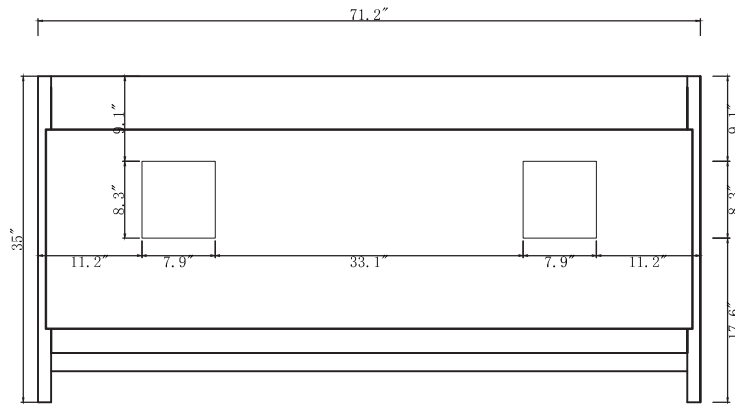

TOP

BACK

SPECIFICATIONS

www.virtuusa.com

SKU: GD-28072

REV1.13.18

NOTES

Countertops are not shown in these diagrams. (Cabinet Only)
 Do not expose the surface of the cabinet to corrosive liquids or direct sunlight.
 All dimensions and specifications are approximate and subject to change without notice.