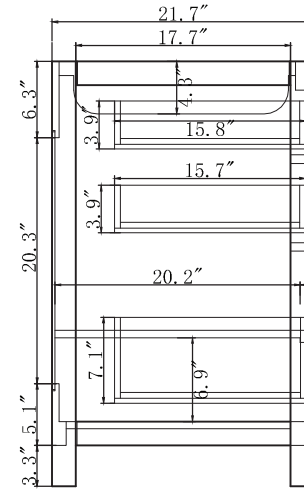

TOP

BACK

SPECIFICATIONS

www.virtuusa.com

SKU: GD-28072

REV1.13.18

NOTES

Countertops are not shown in these diagrams. (Cabinet Only)
 Do not expose the surface of the cabinet to corrosive liquids or direct sunlight.
 All dimensions and specifications are approximate and subject to change without notice.