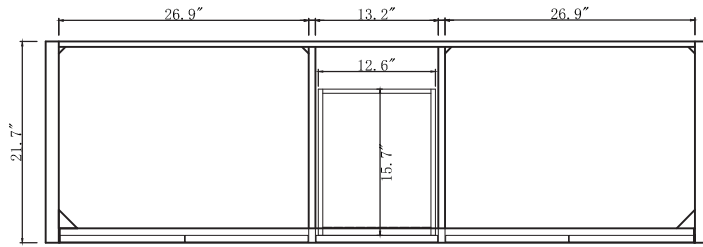

TOP

BACK

SPECIFICATIONS

www.virtuusa.com

SKU: GD-28072

REV1.13.18

NOTES

Countertops are not shown in these diagrams. (Cabinet Only)
 Do not expose the surface of the cabinet to corrosive liquids or direct sunlight.
 All dimensions and specifications are approximate and subject to change without notice.