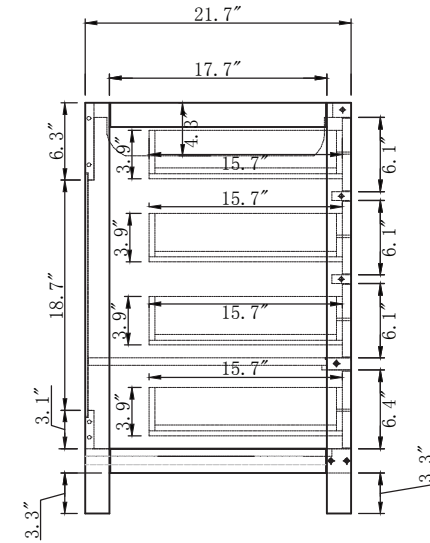

TOP

SIDE

BACK

SPECIFICATIONS

www.virtuusa.com

SKU: GS-50060

REV1.13.18

NOTES