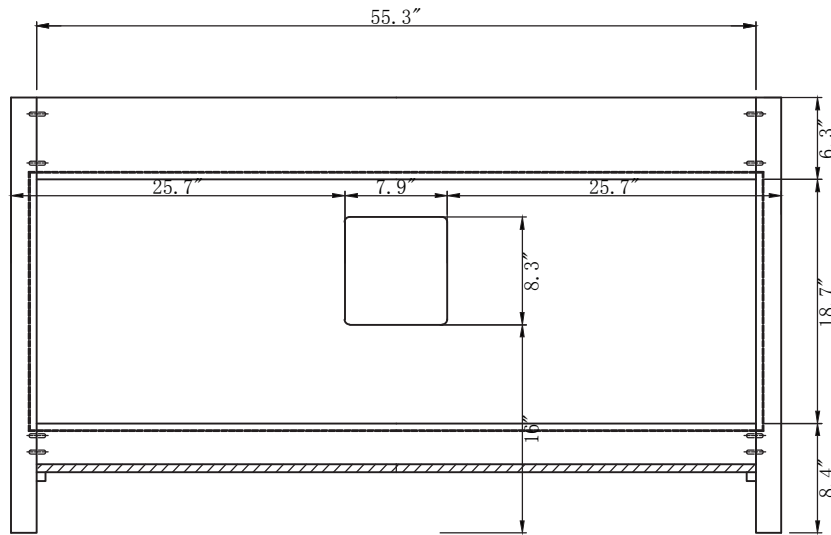

TOP

SIDE

BACK

SPECIFICATIONS

www.virtuusa.com

SKU: GS-50060

REV1.13.18

NOTES