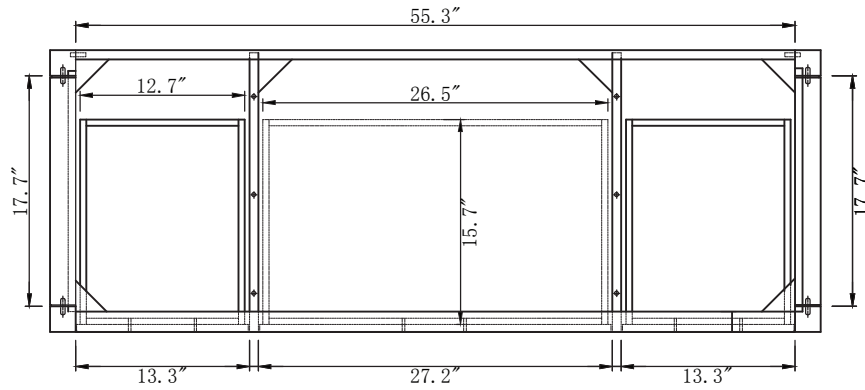

TOP

SIDE

BACK

SPECIFICATIONS

www.virtuusa.com

SKU: GS-50060

REV1.13.18

NOTES