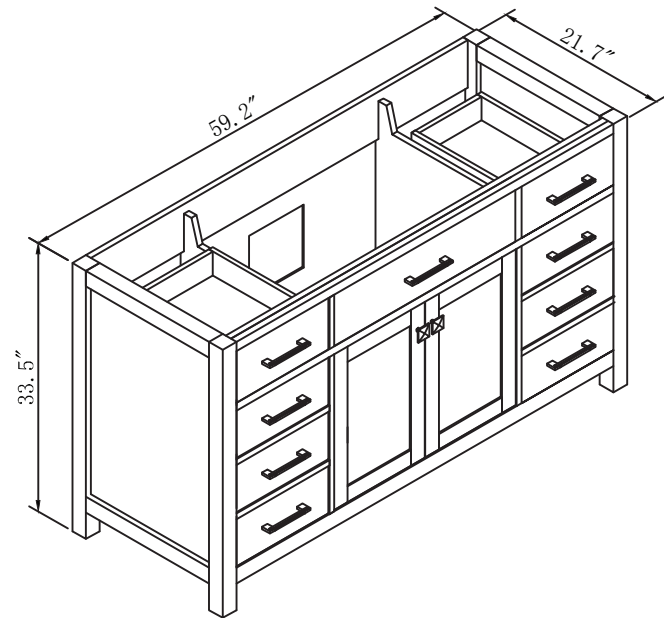

TOP

SIDE

BACK

SPECIFICATIONS

www.virtuusa.com

SKU: GS-50060

REV1.13.18

NOTES