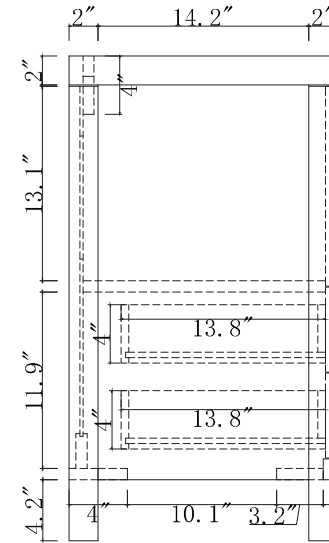

TOP

SIDE

BACK

SPECIFICATIONS

www.virtuusa.com

SKU: KS-70024

REV1.13.18

NOTES