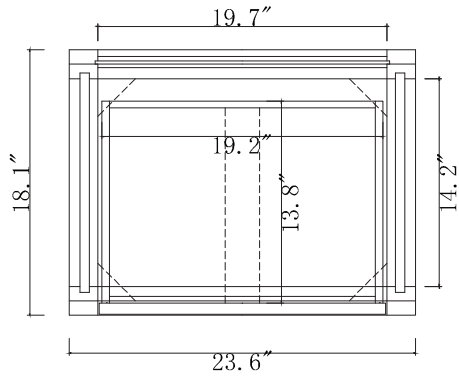

TOP

SIDE

BACK

SPECIFICATIONS

www.virtuusa.com

SKU: KS-70024

REV1.13.18

NOTES