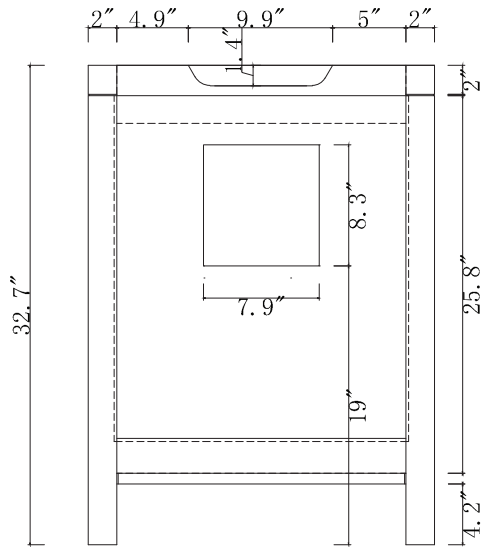

TOP

SIDE

BACK

SPECIFICATIONS

www.virtuusa.com

SKU: KS-70024

REV1.13.18

NOTES

Countertops are not shown in these diagrams. (Cabinet Only)
 Do not expose the surface of the cabinet to corrosive liquids or direct sunlight.
 All dimensions and specifications are approximate and subject to change without notice.