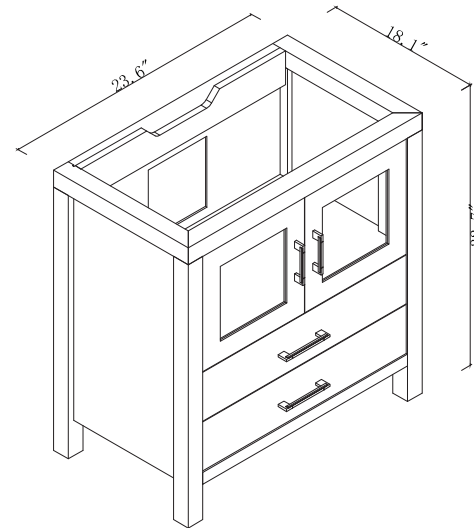

TOP

SIDE

BACK

SPECIFICATIONS

www.virtuusa.com

SKU: KS-70024

REV1.13.18

NOTES