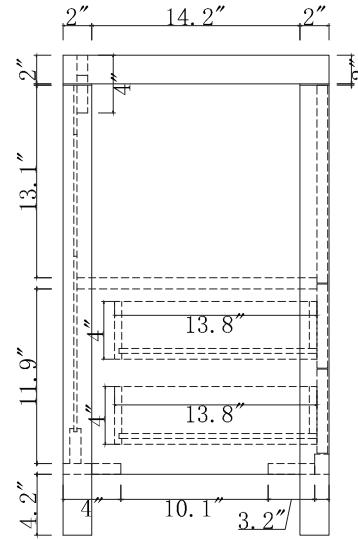

TOP

SIDE

BACK

SPECIFICATIONS

www.virtuusa.com

SKU: KS-70028

REV1.13.18

NOTES