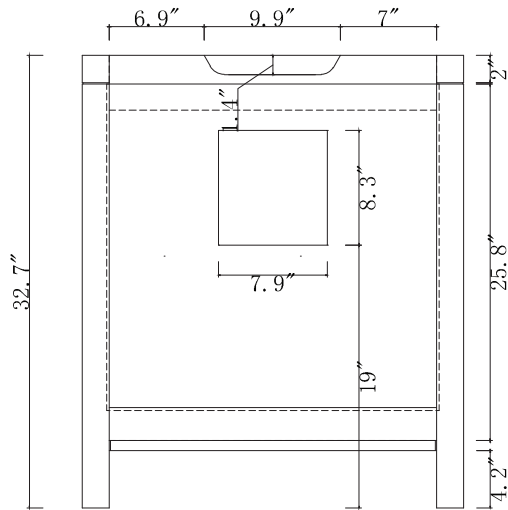

TOP

SIDE

BACK

SPECIFICATIONS

www.virtuusa.com

SKU: KS-70028

REV1.13.18

NOTES