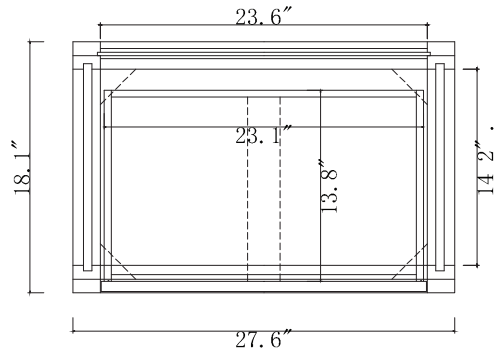

TOP

SIDE

BACK

SPECIFICATIONS

www.virtuusa.com

SKU: KS-70028

REV1.13.18

NOTES