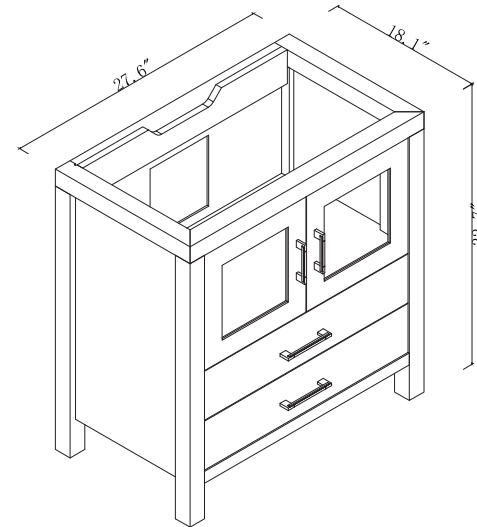

TOP

SIDE

BACK

SPECIFICATIONS

www.virtuusa.com

SKU: KS-70028

REV1.13.18

NOTES