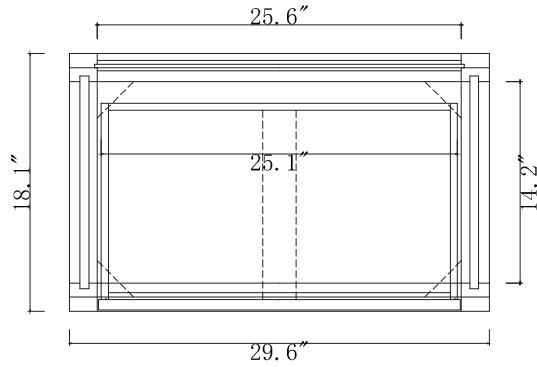

TOP

SIDE

BACK

SPECIFICATIONS

www.virtuusa.com

SKU: KS-70030

REV1.13.18

NOTES