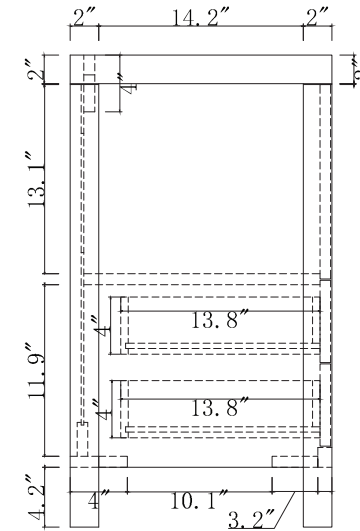

TOP

SIDE

BACK

SPECIFICATIONS

www.virtuusa.com

SKU: KS-70030

REV1.13.18

NOTES