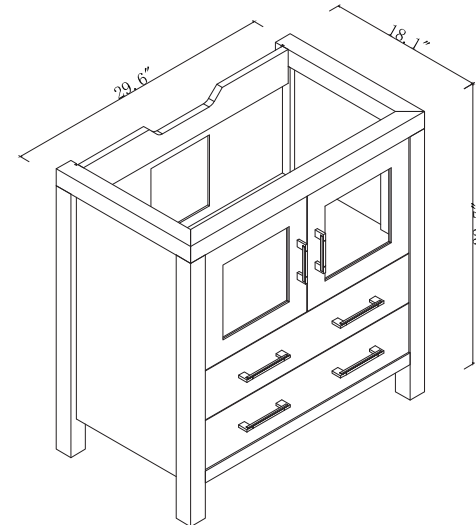

TOP

SIDE

BACK

SPECIFICATIONS

www.virtuusa.com

SKU: KS-70030

REV1.13.18

NOTES