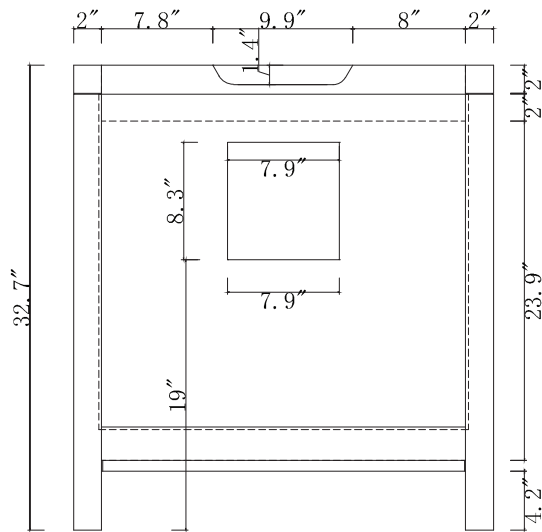

TOP

SIDE

BACK

SPECIFICATIONS

www.virtuusa.com

SKU: KS-70030

REV1.13.18

NOTES