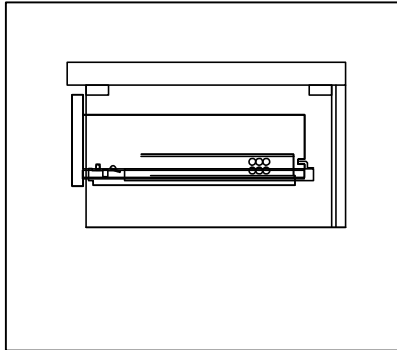

Mirror Installation

Top Installation (Integrated Basin)

Top Installation (Vessel Basin)

Apply adhesive around the top edges of the cabinet

Carefully place the top over the cabinet

Align and center

Side Cabinet

Optional
To secure the top to the cabinet, apply adhesive to cabinet top and lay top.

Pop-Up & Drain

Faucet

DRAWER REMOVAL

REMOVAL

1. Pull tabs toward center
2. Lift and pull drawer out

RE-INSTALL

1. Align drawer hole with slider stud
2. Push tabs back in to secure