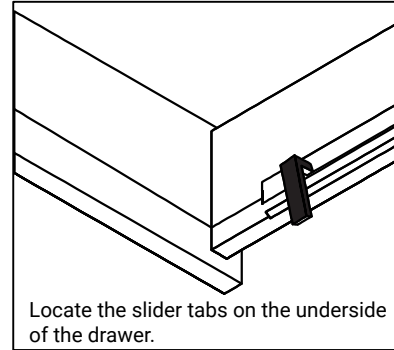

Mirror Installation

Top Installation (Integrated Basin)

Top Installation (Vessel Basin)

Apply adhesive around the top edges of the cabinet

Carefully place the top over the cabinet

Align and center

Side Cabinet

Optional
To secure the top to the cabinet, apply adhesive to cabinet top and lay top.

Pop-Up & Drain

Faucet

DRAWER REMOVAL

REMOVAL

1. Pull tabs toward center
2. Lift and pull drawer out

RE-INSTALL

1. Align drawer hole with slider stud
2. Push tabs back in to secure