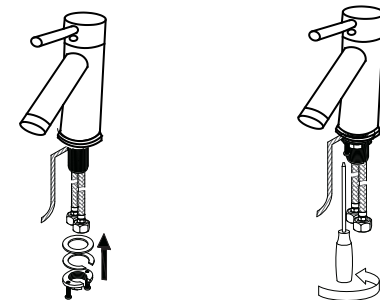

Mirror Installation

Top Installation (Integrated Basin)

Top Installation (Vessel Basin)

Apply adhesive around the top edges of the cabinet

Carefully place the top over the cabinet

Align and center

Side Cabinet

Optional
To secure the top to the cabinet, apply adhesive to cabinet top and lay top.

Pop-Up & Drain

Faucet

DRAWER REMOVAL

REMOVAL

1. Pull tabs toward center
2. Lift and pull drawer out

RE-INSTALL

1. Align drawer hole with slider stud
2. Push tabs back in to secure