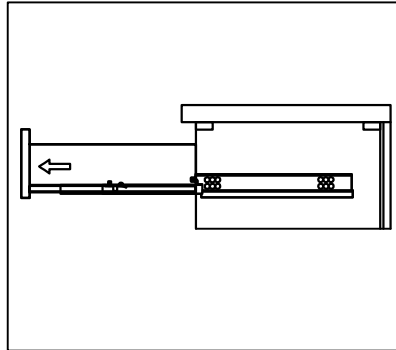

Mirror Installation

Top Installation (Integrated Basin)

Top Installation (Vessel Basin)

Apply adhesive around the top edges of the cabinet

Carefully place the top over the cabinet

Align and center

Side Cabinet

Optional
To secure the top to the cabinet, apply adhesive to cabinet top and lay top.

Pop-Up & Drain

Faucet

DRAWER REMOVAL

REMOVAL

1. Pull tabs toward center
2. Lift and pull drawer out

RE-INSTALL

1. Align drawer hole with slider stud
2. Push tabs back in to secure

DOOR ADJUSTMENT

Adjusts the door vertically

Adjusts the door horizontally

Adjusts the door forward and backwards