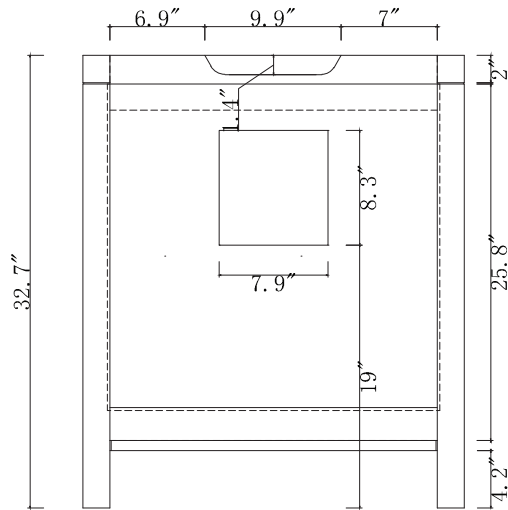

**SPECIFICATIONS**

[www.virtuusa.com](http://www.virtuusa.com)

**SKU:** KS-70064

REV1.13.18

**NOTES**

Countertops are not shown in these diagrams. (Cabinet Only)  
 Do not expose the surface of the cabinet to corrosive liquids or direct sunlight.  
 All dimensions and specifications are approximate and subject to change without notice.

TOP

SIDE

BACK

**SPECIFICATIONS**

[www.virtuusa.com](http://www.virtuusa.com)

**SKU:** KS-70028

REV1.13.18

**NOTES**