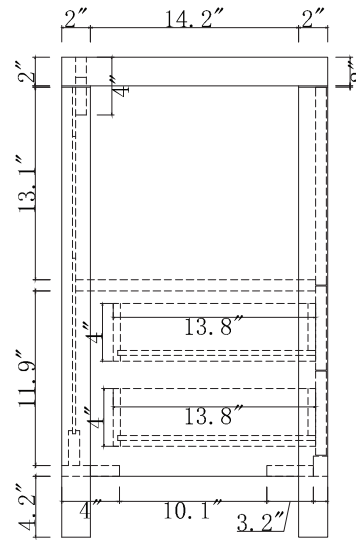

**SPECIFICATIONS**

[www.virtuusa.com](http://www.virtuusa.com)

**SKU:** KS-70064

REV1.13.18

**NOTES**

Countertops are not shown in these diagrams. (Cabinet Only)  
 Do not expose the surface of the cabinet to corrosive liquids or direct sunlight.  
 All dimensions and specifications are approximate and subject to change without notice.

TOP

SIDE

BACK

**SPECIFICATIONS**

[www.virtuusa.com](http://www.virtuusa.com)

**SKU:** KS-70028

REV1.13.18

**NOTES**