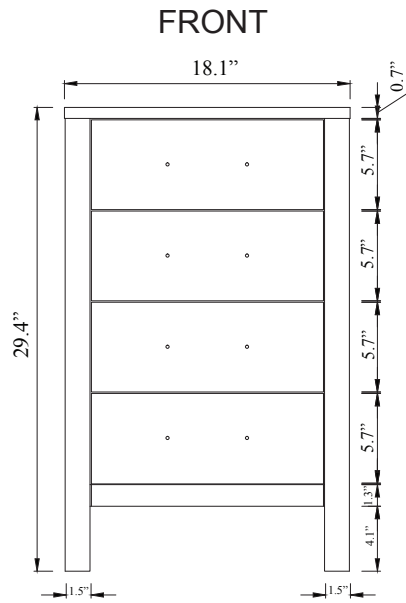

SPECIFICATIONS

www.virtuusa.com

SKU: KSC-700

REV1.13.18

NOTES

Countertops are not shown in these diagrams. (Cabinet Only)
Do not expose the surface of the cabinet to corrosive liquids or direct sunlight.
All dimensions and specifications are approximate and subject to change without notice.