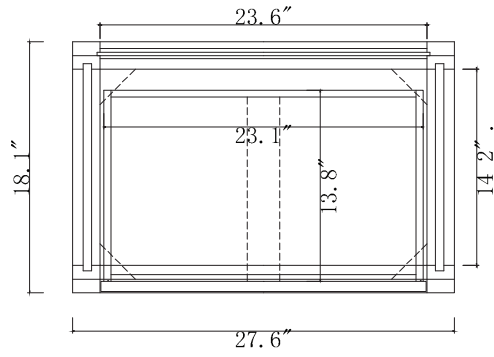

**SPECIFICATIONS**

[www.virtuusa.com](http://www.virtuusa.com)

**SKU:** KS-70064

REV1.13.18

**NOTES**

Countertops are not shown in these diagrams. (Cabinet Only)  
 Do not expose the surface of the cabinet to corrosive liquids or direct sunlight.  
 All dimensions and specifications are approximate and subject to change without notice.

TOP

SIDE

BACK

**SPECIFICATIONS**

[www.virtuusa.com](http://www.virtuusa.com)

**SKU:** KS-70028

REV1.13.18

**NOTES**