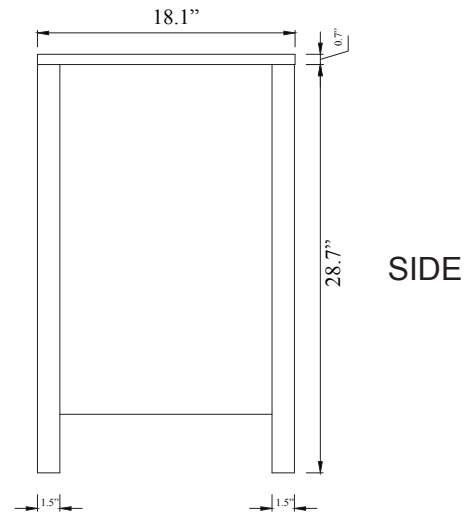

SPECIFICATIONS

www.virtuusa.com

SKU: KSC-700

REV1.13.18

NOTES

Countertops are not shown in these diagrams. (Cabinet Only)
Do not expose the surface of the cabinet to corrosive liquids or direct sunlight.
All dimensions and specifications are approximate and subject to change without notice.