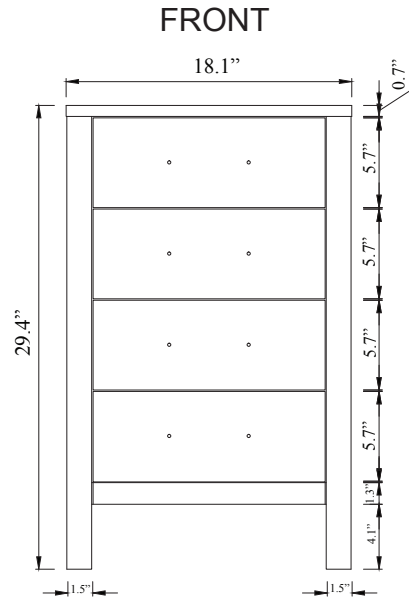

SPECIFICATIONS

www.virtuusa.com

SKU: KSC-700

REV1.13.18

NOTES

Countertops are not shown in these diagrams. (Cabinet Only)
Do not expose the surface of the cabinet to corrosive liquids or direct sunlight.
All dimensions and specifications are approximate and subject to change without notice.