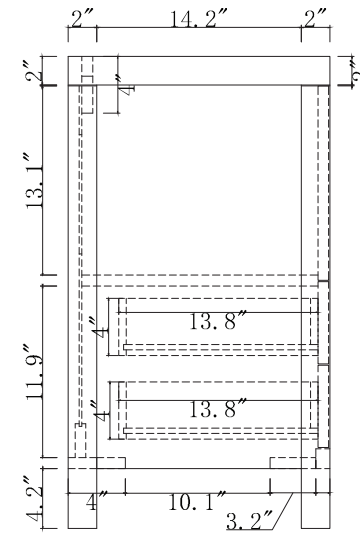

**SPECIFICATIONS**

[www.virtuusa.com](http://www.virtuusa.com)

**SKU:** KS-70066

REV1.13.18

**NOTES**

Countertops are not shown in these diagrams. (Cabinet Only)  
 Do not expose the surface of the cabinet to corrosive liquids or direct sunlight.  
 All dimensions and specifications are approximate and subject to change without notice.

TOP

SIDE

BACK

**SPECIFICATIONS**

[www.virtuusa.com](http://www.virtuusa.com)

**SKU:** KS-70030

REV1.13.18

**NOTES**