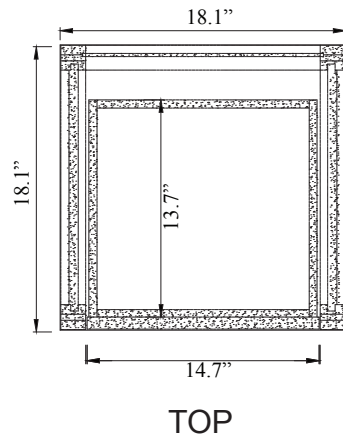

SPECIFICATIONS

www.virtuusa.com

SKU: KSC-700

REV1.13.18

NOTES

Countertops are not shown in these diagrams. (Cabinet Only)
Do not expose the surface of the cabinet to corrosive liquids or direct sunlight.
All dimensions and specifications are approximate and subject to change without notice.