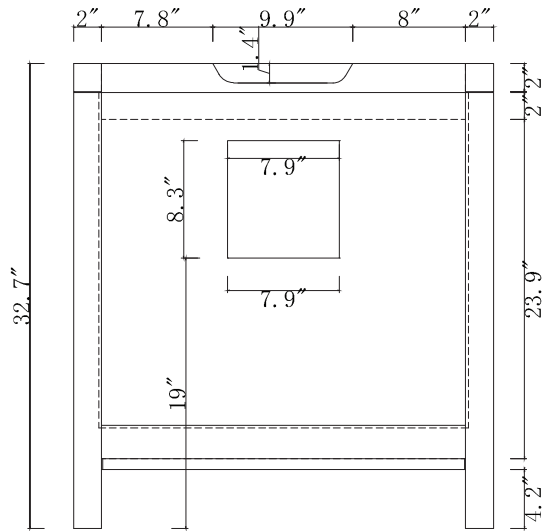

**SPECIFICATIONS**

[www.virtuusa.com](http://www.virtuusa.com)

**SKU:** KS-70066

REV1.13.18

**NOTES**

Countertops are not shown in these diagrams. (Cabinet Only)  
 Do not expose the surface of the cabinet to corrosive liquids or direct sunlight.  
 All dimensions and specifications are approximate and subject to change without notice.

TOP

SIDE

BACK

**SPECIFICATIONS**

[www.virtuusa.com](http://www.virtuusa.com)

**SKU:** KS-70030

REV1.13.18

**NOTES**