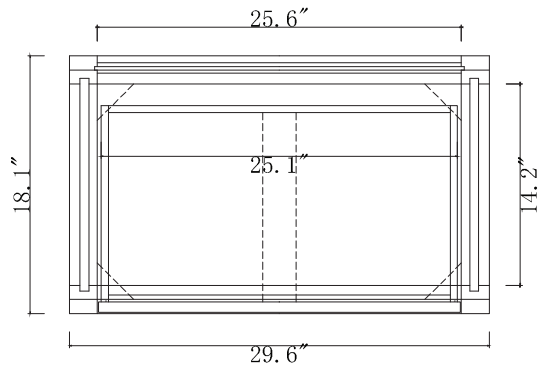

**SPECIFICATIONS**

[www.virtuusa.com](http://www.virtuusa.com)

**SKU:** KS-70066

REV1.13.18

**NOTES**

Countertops are not shown in these diagrams. (Cabinet Only)  
 Do not expose the surface of the cabinet to corrosive liquids or direct sunlight.  
 All dimensions and specifications are approximate and subject to change without notice.

TOP

SIDE

BACK

**SPECIFICATIONS**

[www.virtuusa.com](http://www.virtuusa.com)

**SKU:** KS-70030

REV1.13.18

**NOTES**