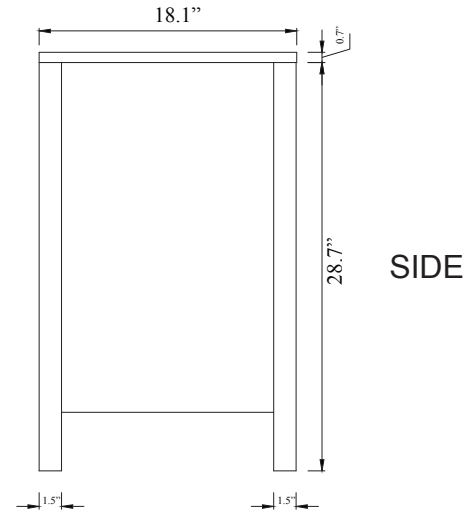

SPECIFICATIONS

www.virtuusa.com

SKU: KSC-700

REV1.13.18

NOTES

Countertops are not shown in these diagrams. (Cabinet Only)
Do not expose the surface of the cabinet to corrosive liquids or direct sunlight.
All dimensions and specifications are approximate and subject to change without notice.