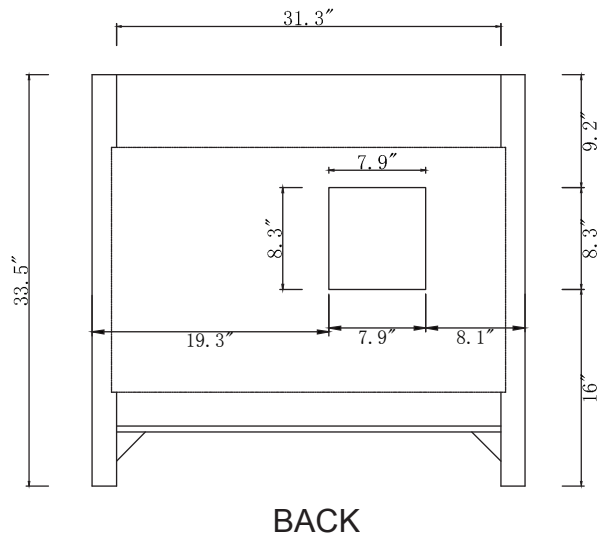

SPECIFICATIONS

www.virtuusa.com

SKU: MDC-2120

REV1.13.18

NOTES

Countertops are not shown in these diagrams. (Cabinet Only)
 Do not expose the surface of the cabinet to corrosive liquids or direct sunlight.
 All dimensions and specifications are approximate and subject to change without notice.