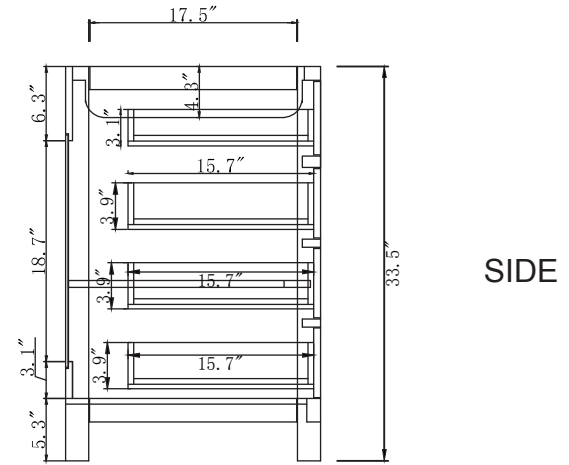

SPECIFICATIONS

www.virtuusa.com

SKU: MDC-2120

REV1.13.18

NOTES

Countertops are not shown in these diagrams. (Cabinet Only)
 Do not expose the surface of the cabinet to corrosive liquids or direct sunlight.
 All dimensions and specifications are approximate and subject to change without notice.