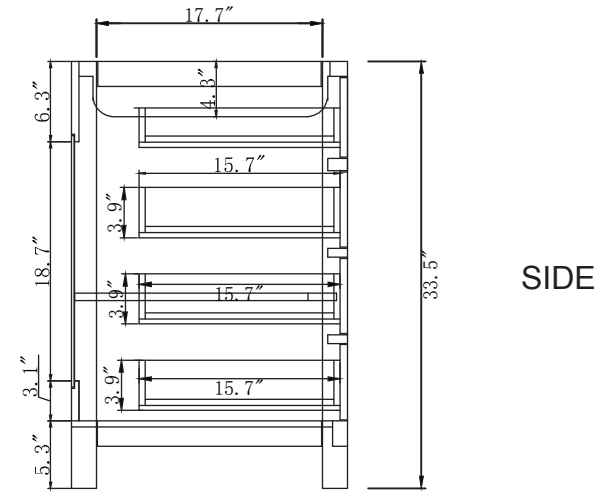

BACK

SPECIFICATIONS

www.virtuusa.com

SKU: MS-2136L

REV1.13.18

NOTES

Countertops are not shown in these diagrams. (Cabinet Only)
 Do not expose the surface of the cabinet to corrosive liquids or direct sunlight.
 All dimensions and specifications are approximate and subject to change without notice.