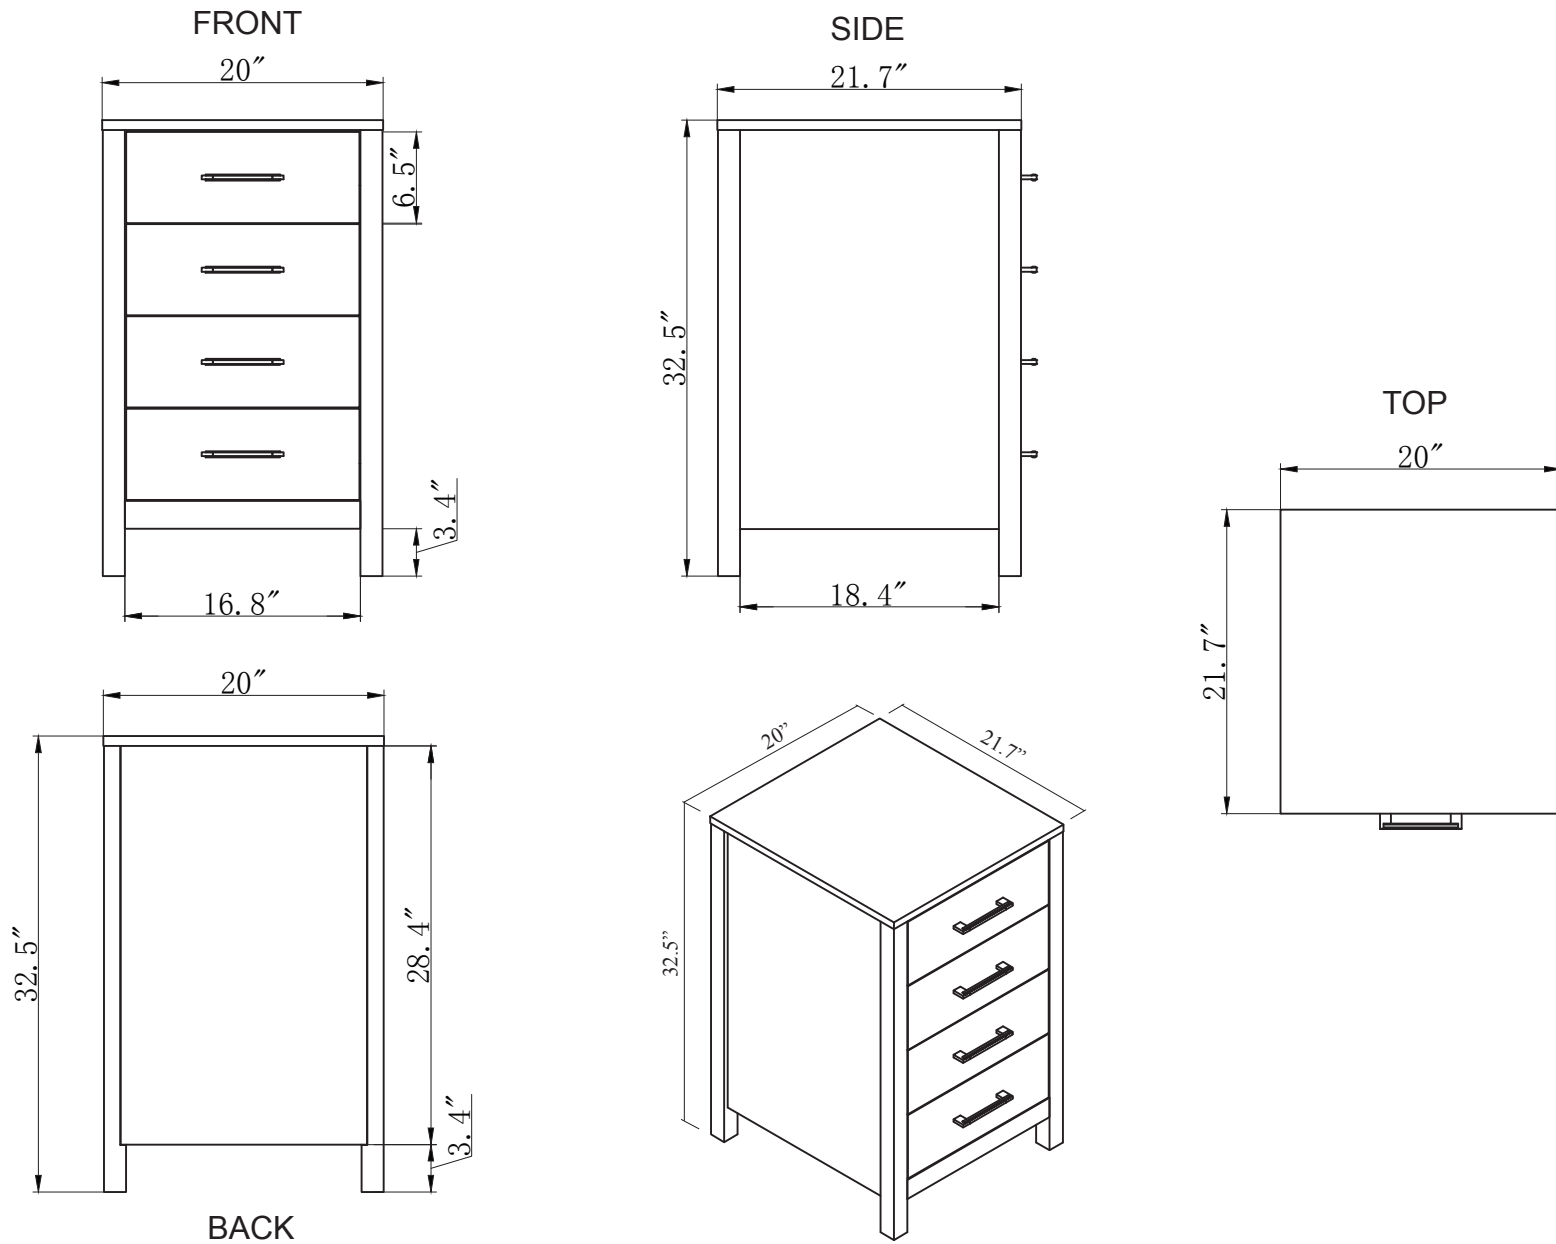

SPECIFICATIONS

www.virtuusa.com

SKU: MDC-2120

REV1.13.18

NOTES

Countertops are not shown in these diagrams. (Cabinet Only)
 Do not expose the surface of the cabinet to corrosive liquids or direct sunlight.
 All dimensions and specifications are approximate and subject to change without notice.