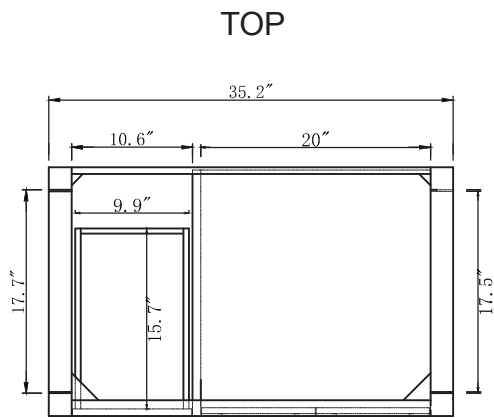

BACK

SPECIFICATIONS

www.virtuusa.com

SKU: MS-2136L

REV1.13.18

NOTES

Countertops are not shown in these diagrams. (Cabinet Only)
 Do not expose the surface of the cabinet to corrosive liquids or direct sunlight.
 All dimensions and specifications are approximate and subject to change without notice.