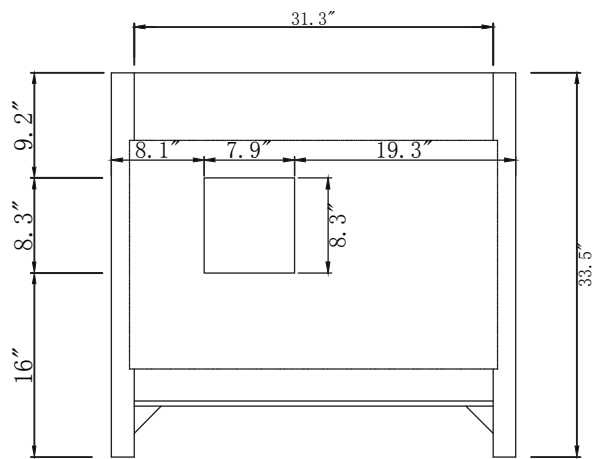

BACK

SPECIFICATIONS

www.virtuusa.com

SKU: MS-2136L

REV1.13.18

NOTES

Countertops are not shown in these diagrams. (Cabinet Only)
 Do not expose the surface of the cabinet to corrosive liquids or direct sunlight.
 All dimensions and specifications are approximate and subject to change without notice.