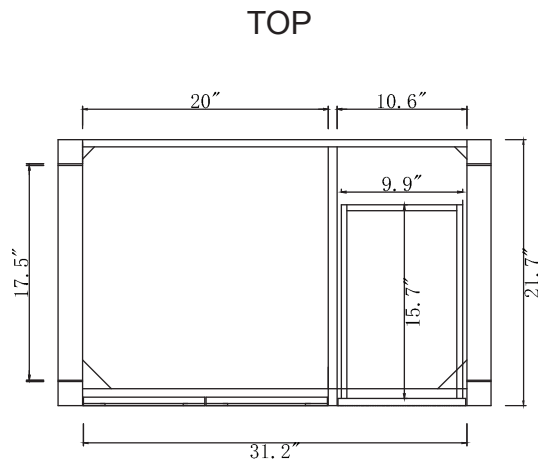

SPECIFICATIONS

www.virtuusa.com

SKU: MDC-2120

REV1.13.18

NOTES

Countertops are not shown in these diagrams. (Cabinet Only)
 Do not expose the surface of the cabinet to corrosive liquids or direct sunlight.
 All dimensions and specifications are approximate and subject to change without notice.