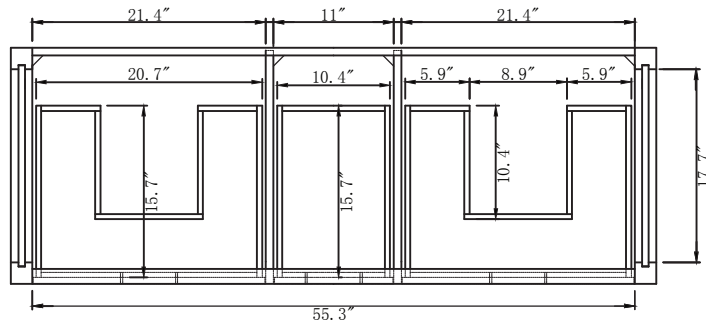

TOP

SIDE

BACK

SPECIFICATIONS

www.virtuusa.com

SKU: MD-2260

REV1.13.18

NOTES