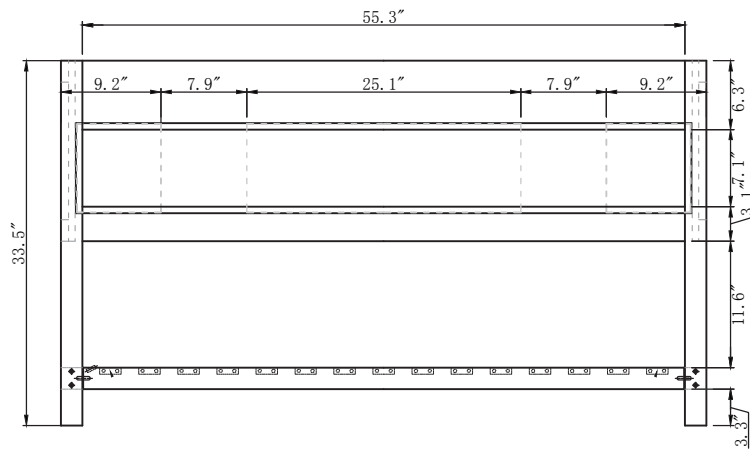

TOP

SIDE

BACK

SPECIFICATIONS

www.virtuusa.com

SKU: MD-2260

REV1.13.18

NOTES