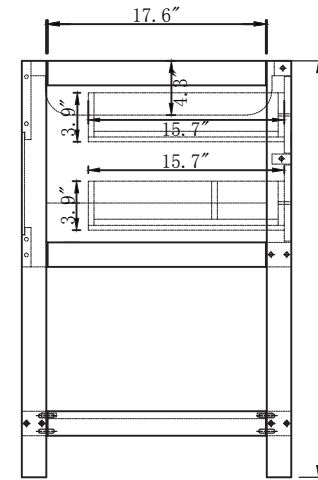

TOP

SIDE

BACK

SPECIFICATIONS

www.virtuusa.com

SKU: MD-2260

REV1.13.18

NOTES