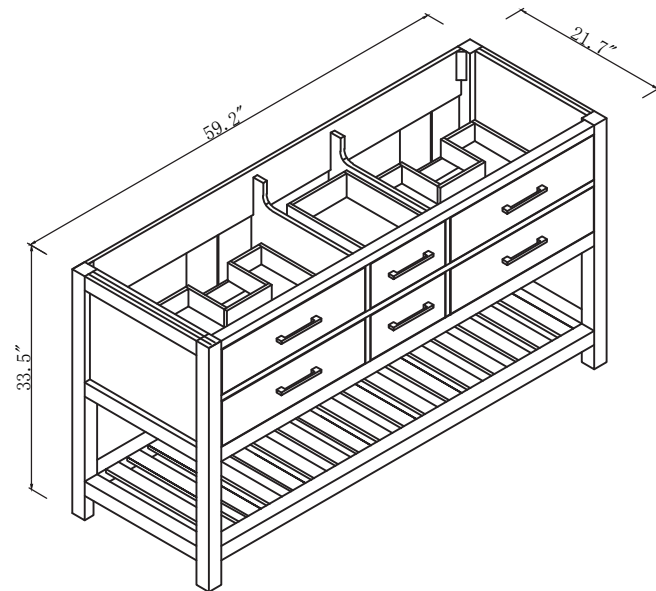

TOP

SIDE

BACK

SPECIFICATIONS

www.virtuusa.com

SKU: MD-2260

REV1.13.18

NOTES