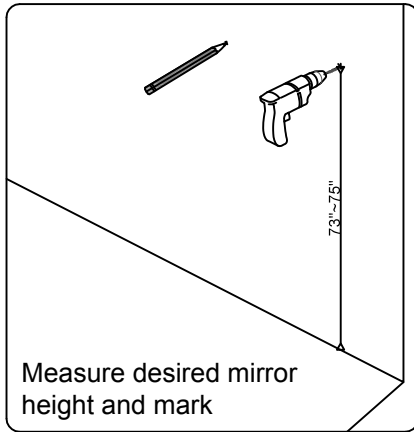

Mirror Installation