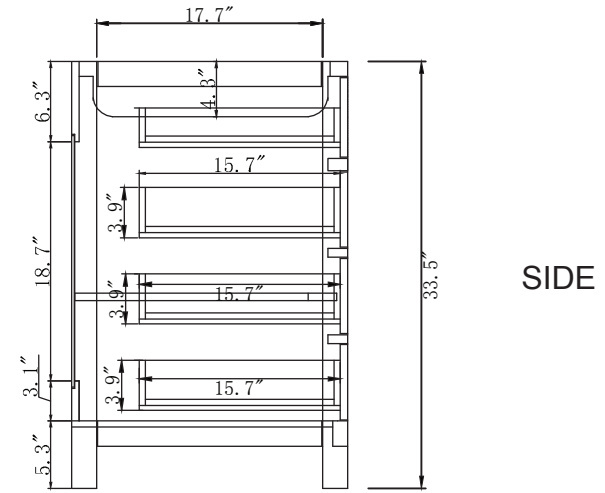

SPECIFICATIONS

www.virtuusa.com

SKU: MS-2157L

REV1.13.18

NOTES

Countertops are not shown in these diagrams. (Cabinet Only)
 Do not expose the surface of the cabinet to corrosive liquids or direct sunlight.
 All dimensions and specifications are approximate and subject to change without notice.