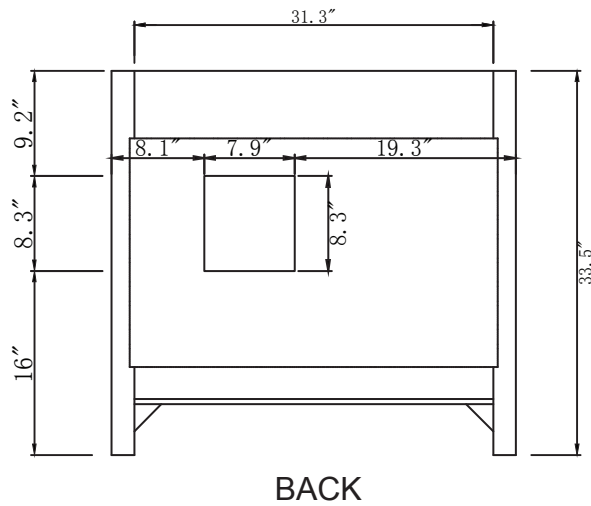

SPECIFICATIONS

www.virtuusa.com

SKU: MS-2157L

REV1.13.18

NOTES

Countertops are not shown in these diagrams. (Cabinet Only)
 Do not expose the surface of the cabinet to corrosive liquids or direct sunlight.
 All dimensions and specifications are approximate and subject to change without notice.