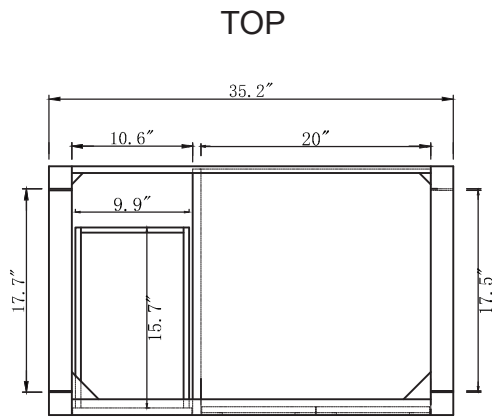

SPECIFICATIONS

www.virtuusa.com

SKU: MS-2157L

REV1.13.18

NOTES

Countertops are not shown in these diagrams. (Cabinet Only)
 Do not expose the surface of the cabinet to corrosive liquids or direct sunlight.
 All dimensions and specifications are approximate and subject to change without notice.