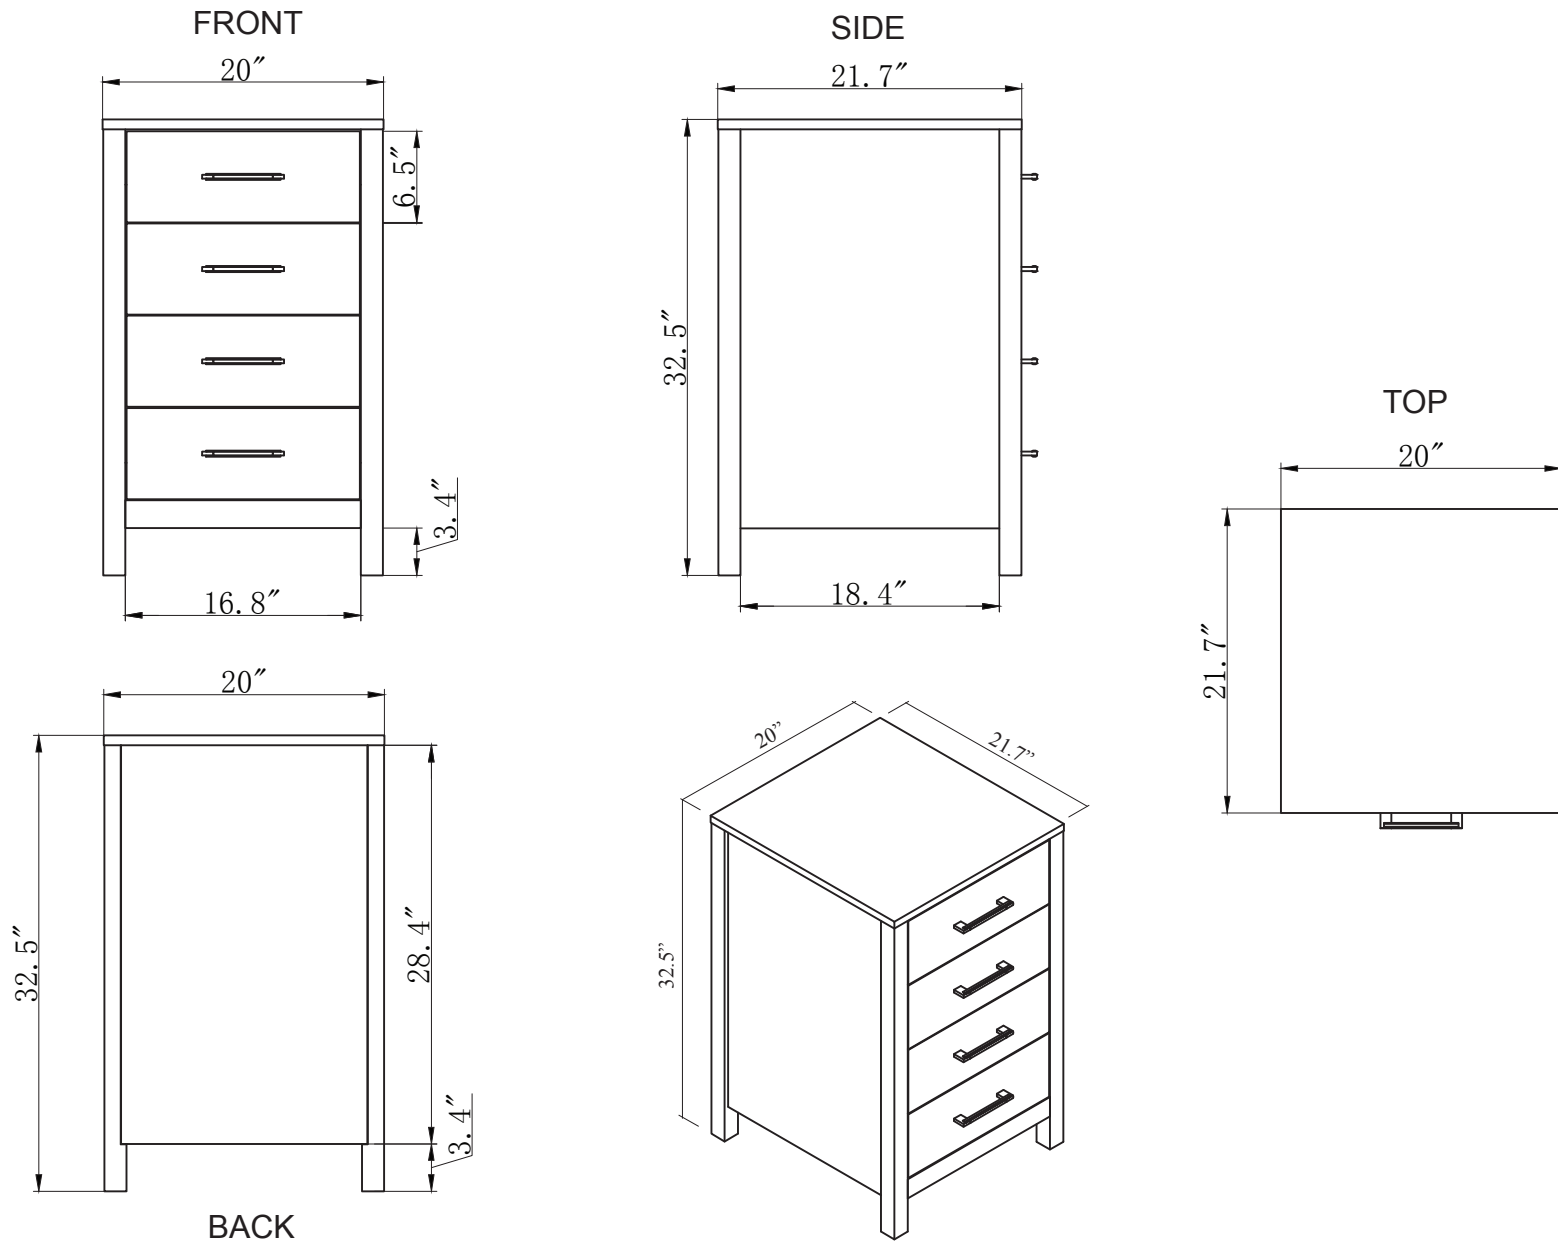

SPECIFICATIONS

www.virtuusa.com

SKU: MS-2136L

REV1.13.18

NOTES

Countertops are not shown in these diagrams. (Cabinet Only)
 Do not expose the surface of the cabinet to corrosive liquids or direct sunlight.
 All dimensions and specifications are approximate and subject to change without notice.

SPECIFICATIONS

www.virtuusa.com

SKU: MDC-2120

REV1.13.18

NOTES

Countertops are not shown in these diagrams. (Cabinet Only)
 Do not expose the surface of the cabinet to corrosive liquids or direct sunlight.
 All dimensions and specifications are approximate and subject to change without notice.